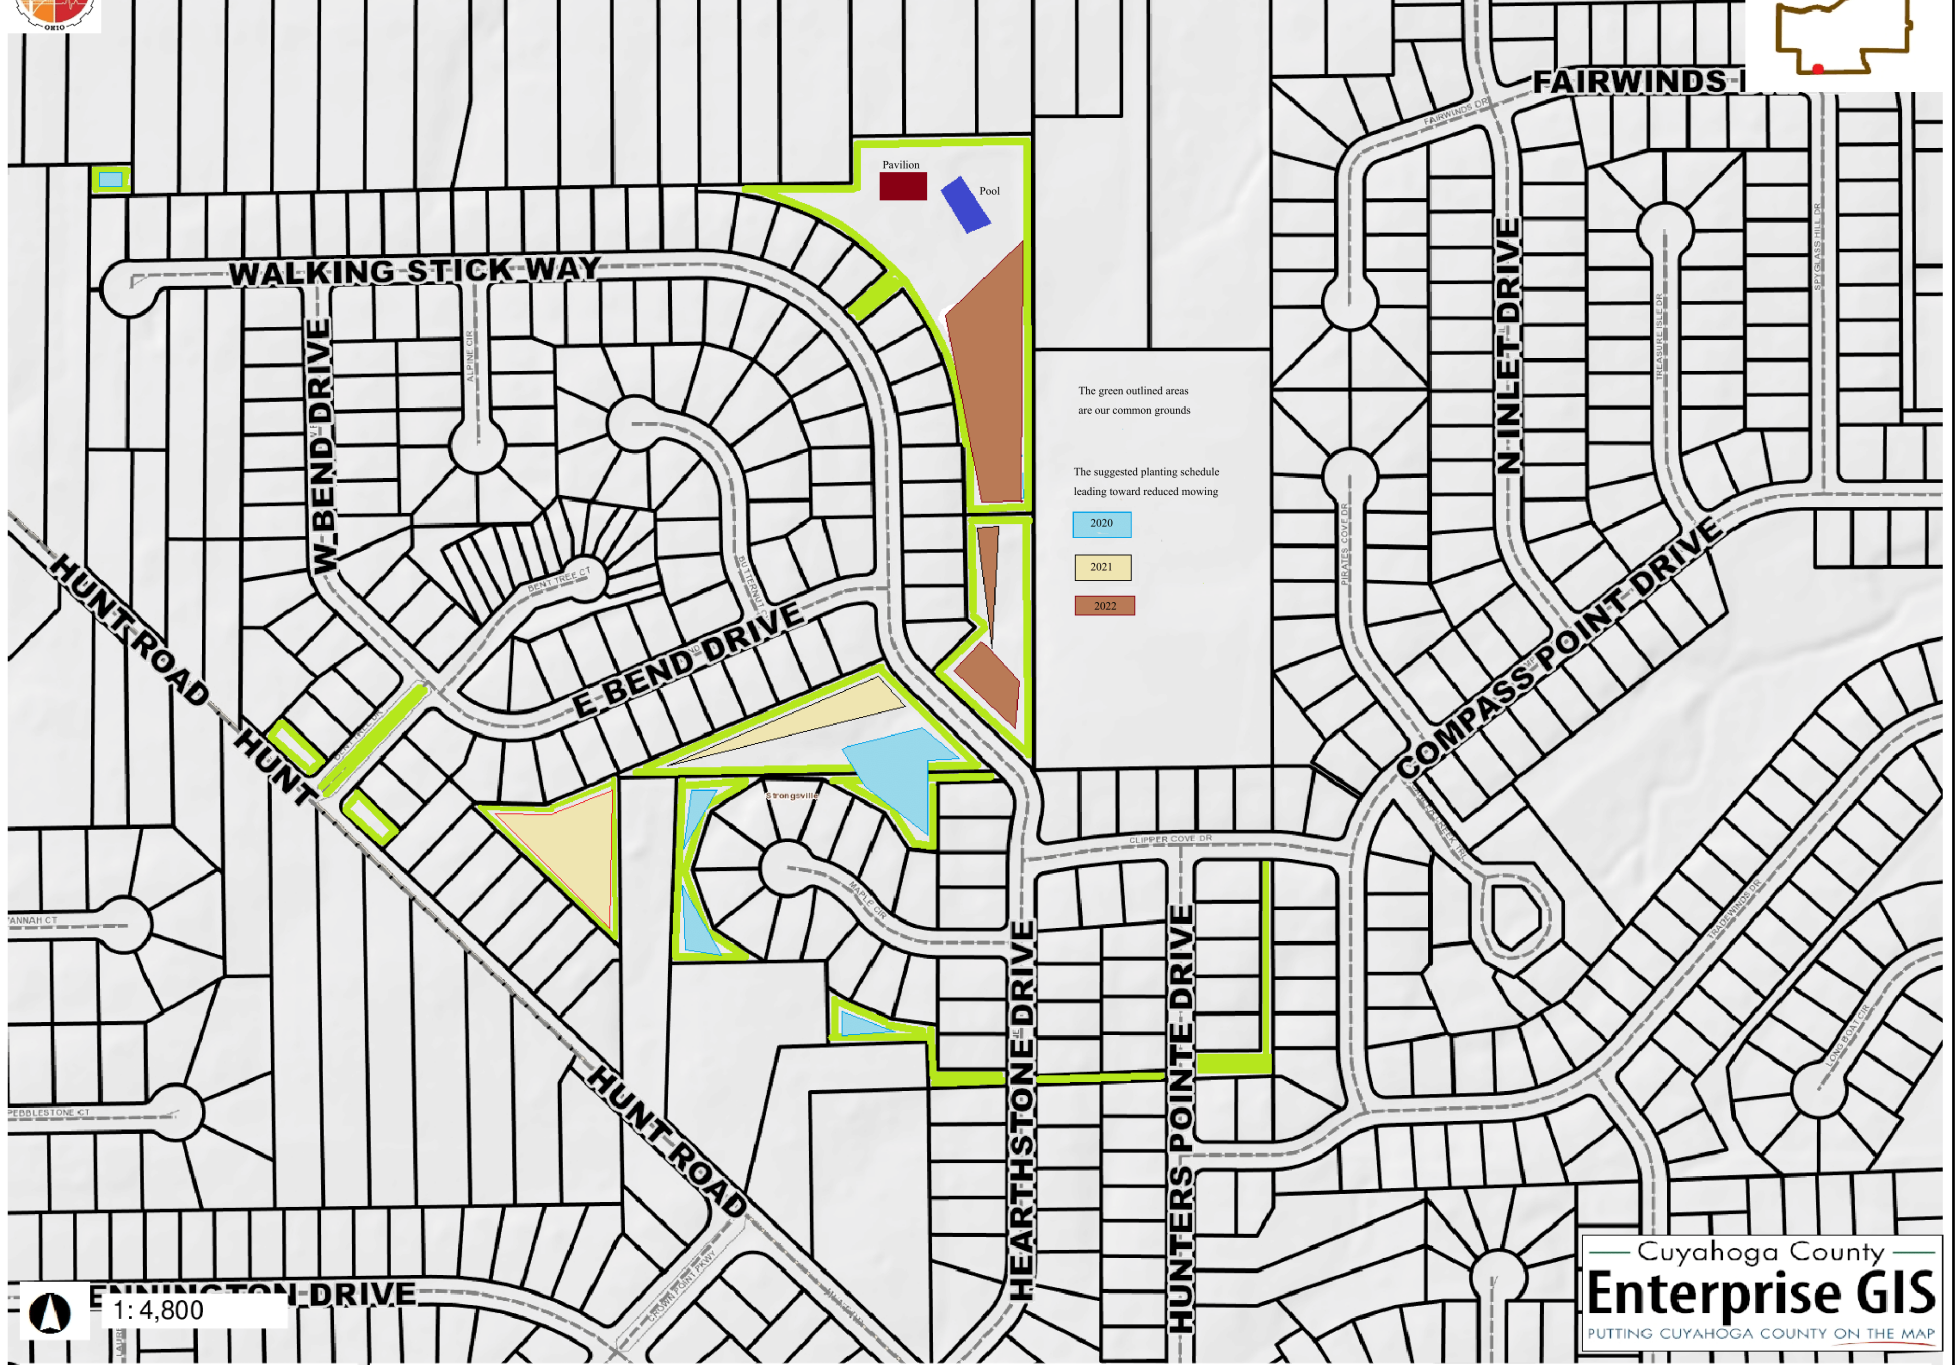

Cuyahoga County GIS Viewer

The green outlined areas are our common grounds

The suggested planting schedule leading toward reduced mowing

- 2020
- 2021
- 2022

1: 4,800

Date Created: 3/31/2020

This map is a user generated static output from an Internet mapping site and is for reference only. Data layers that appear on this map may or may not be accurate, current, or otherwise reliable. THIS MAP IS NOT TO BE USED FOR NAVIGATION.

Cuyahoga County
Enterprise GIS
 PUTTING CUYAHOGA COUNTY ON THE MAP